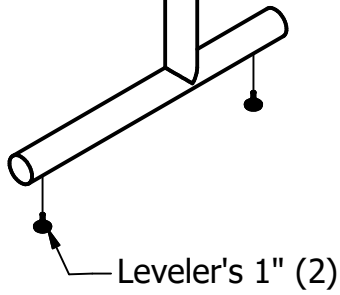

NOVA Solutions, Inc
421 Industrial Avenue
Effingham, Illinois 62401
800.730.6682
217.342.7070
novadesk.com

25-GT244830CL
25-GT304830CL

Legend

94222 (4)
Bolt, 1/4-20 x 1/2"

50901155

C-Style Leg

94222 (4)
Bolt, 1/4-20 x 1/2"

50901155

C-Style Leg