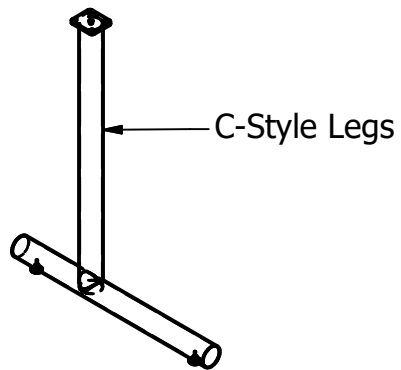

NOVA Solutions, Inc
421 Industrial Avenue
Effingham, Illinois 62401
800.730.6682
217.342.7070
novadesk.com

25-GT244830CL
25-GT304830CL

Legend

94222 (4)
Bolt, 1/4-20 x 1/2"

50901155

C-Style Leg

94222 (4)
Bolt, 1/4-20 x 1/2"

50901155

C-Style Leg