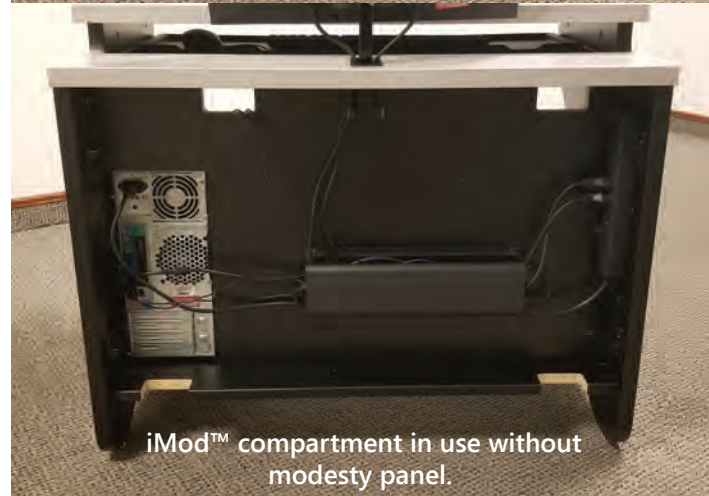

Classroom Training

iMod™ - Wire Management Made Easy

The iMod™ is a wire management system which organizes and conceals your computer wires within a compartment located on the backside of the unit. A removable modesty panel provides easy access and protection to your electrical and data components.

iMod™ Features:

- Hides wires and cables for a clean, uncluttered look
- Provides added security and safety
- Allows easy access to the CPU
- Includes wire management channel, power strip, and end grommets for easy networking
- Laminate or metal removable modesty available
- Made in the USA

Utilizing a built-in wire management channel, the iMod™ keeps cords organized and safely out of harms way. Users no longer need to worry about getting their feet tangled in cables. The concealing modesty panel removes any wires from sight and creates an organized and clutter free look in any classroom or environment.

NOVA Solutions, Inc.

421 Industrial Avenue
Effingham, IL 62401
800-730-6682 • 800-940-6682 (Fax)
www.novadesk.com • sales@novasolutionsinc.com