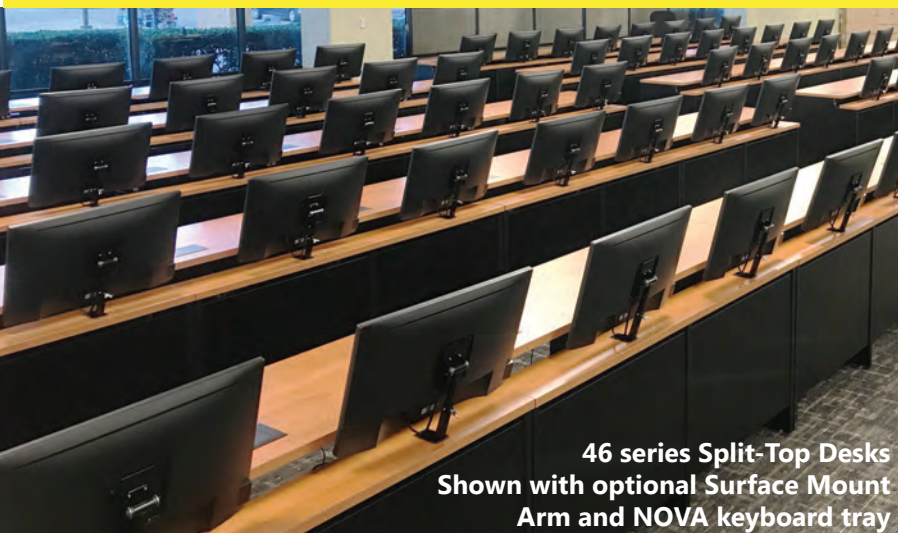

46 series Split-Top Desks  
Shown with optional Surface Mount  
Arm and NOVA keyboard tray

46 series Split-Top Desks  
Shown with optional Surface Mount  
Arm and NOVA keyboard tray

Optionally available with Surface Mount  
Arm for Flat Panel Displays