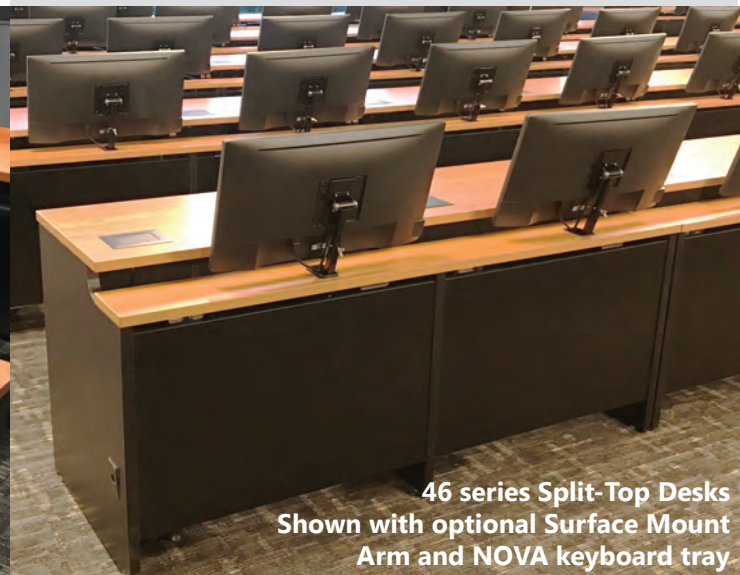

46 series Split-Top Desks
Shown with optional Surface Mount
Arm and NOVA keyboard tray