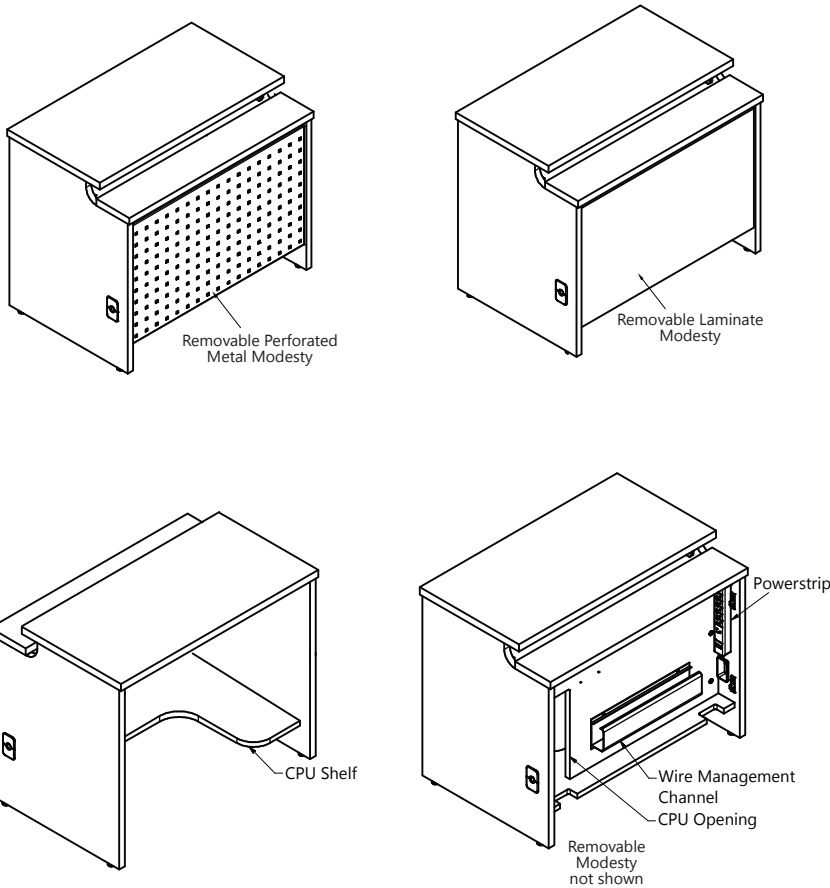

## Features, Benefits, and Solutions

- Thermofused laminate tops and bases with flat PVC edge banding
- Features iMod™ compartment with removable modesty panel (Available in laminate or perforated metal)
- CPU shelf included
- Variety of sizes to fit any room layout
- ADA compliant desks available
- Ships assembled
- Made in the USA

# Classroom Training

iMod™ - Wire Management Made Easy

The iMod™ is a wire management system which organizes and conceals your computer wires within a compartment located on the backside of the unit. A removable modesty panel provides easy access and protection to your electrical and data components.

## iMod™ Features:

- Hides wires and cables for a clean, uncluttered look
- Provides added security and safety
- Allows easy access to the CPU
- Includes wire management channel, power strip, and end grommets for easy networking
- Laminate or metal removable modesty available
- Made in the USA