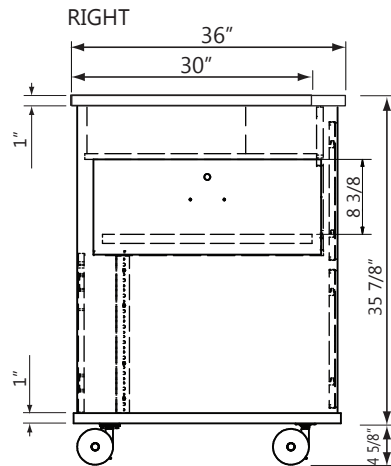

Optional Perforated Metal Modesty

Pull Style & Finish Options

STEEL

MODERN

SB - Black
SP - Chrome Polished
SM - Chrome Matte

MC - Chrome Matte