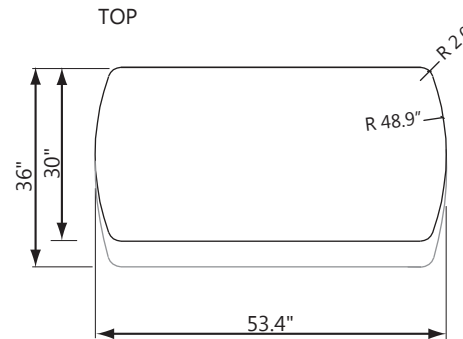

48"/54" Curved Top Lectern with Pull-out Shelf

Laminate Color Options

B = Base W = Worksurface

BLACK (174) B	BLACK LODESTONE (N62) W	SILVER (N99) B W	WALNUT (537) B W	WILD CHERRY (567) B W
SLATE GREY (129) B	GRAPHITE NEBULA (030) W	FASHION GREY (227) B W	EMPIRE MAHOGANY (531) B W	FUSION MAPLE (560) B W
	GREY NEBULA (044) W	WHITE (664) B W		

Matching Metal Color
(For Metal Modesty)

POLISHED BLACK (PBL)
SLATE (SLL)
POLISHED SILVER (PSL)
WHITE (WHT)

Pull-out shelf for digital presenters.

(Modesty removed to view wire management)

Optional Perforated Metal Modesty

Visual Display Options Available

Trolley™ Monitor Lift
(Additional Powerstrip Included with Trolley)
- TE0724NK - Trolley™ E
- TE0728NK - Trolley™ EXL

Downview™ Flat Panel Arm
- FPA1621NK - 16" x 21" Viewport
- FPA1818NK - 18" x 18" Viewport
- FPA1821NK - 18" x 21" Viewport
- FPA2121NK - 21" X 21" Viewport
- FPA2124NK - 21" X 24" Viewport

Surface Mount Arm
- SMA0203NK

Features

- 1" Thermofused Melamine
- Flat PVC Edge Banding
- Removable Locking Modesty Panels in Laminate or Perforated Metal
- Curved Top & Bottom
- Rack Rails, Up to 20 RU
- Pull-out Shelf for Digital Presenters
- Flip-up Shelf (Optional)
- Wire Management
- Multi-plug Power Strip
- Locking Casters
- Locking Doors
- Ships Assembled

Also Available With:
Keyboard Drawer, Grommets, Dataports, Rack Shelves, Rack Drawers, Ventilation Fans, and Other Accessories.

Pull Style & Finish Options

STEEL	MODERN
SB - Black SP - Chrome Polished SM - Chrome Matte	MC - Chrome Matte