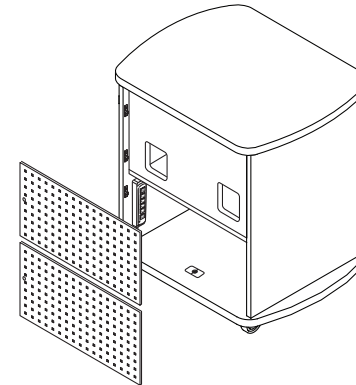

30"/36" Curved Top Lectern with Pull-out Shelf

Laminate Color Options

B = Base W = Worksurface

Matching Metal Color (For Metal Modesty)

Front View

Rear View with Laminate Modesty
(Modesty removed to view wire management)

Optional Perforated Metal Modesty

Visual Display Options Available

No Visual Display Options Available

Features

- 1" Thermofused Melamine
- Flat PVC Edge Banding
- Removable Locking Modesty Panels in Laminate or Perforated Metal
- Curved Top & Bottom
- Rack Rails, Up to 10 RU
- Pull-out Shelf for Digital Presenters
- Flip-up Shelf (Optional)
- Wire Management
- Multi-plug Power Strip
- Locking Casters
- Locking Doors
- Ships Assembled