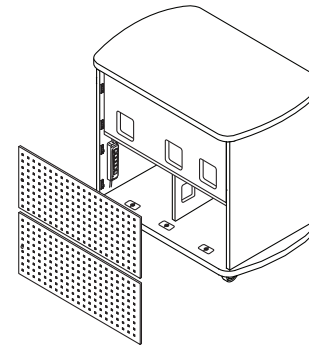

Optional Perforated Metal Modesty