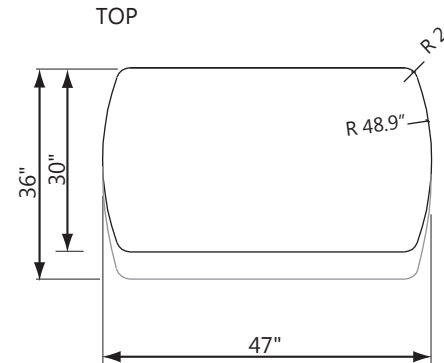

Optional Perforated Metal Modesty

Pull Style & Finish Options

STEEL

SB - Black
SP - Chrome Polished
SM - Chrome Matte

MODERN

MC - Chrome Matte