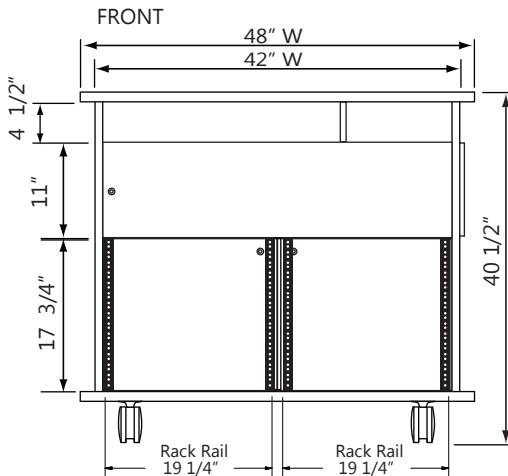

Optional Perforated Metal Modesty

Pull Style & Finish Options

STEEL

SB - Black
SP - Chrome Polished
SM - Chrome Matte

MODERN

MC - Chrome Matte