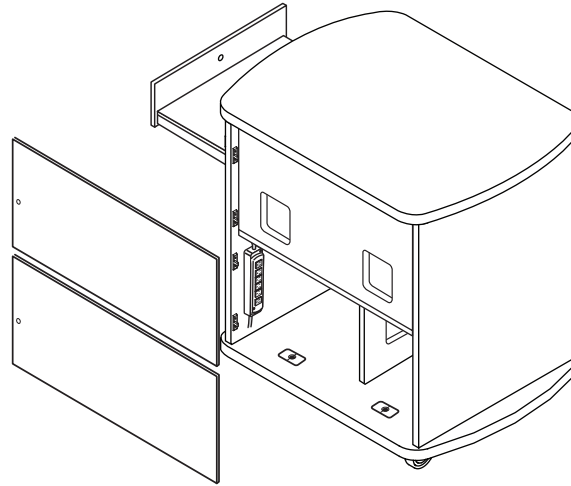

Rear View with Laminate Modesty

(Modesty removed to view wire management)