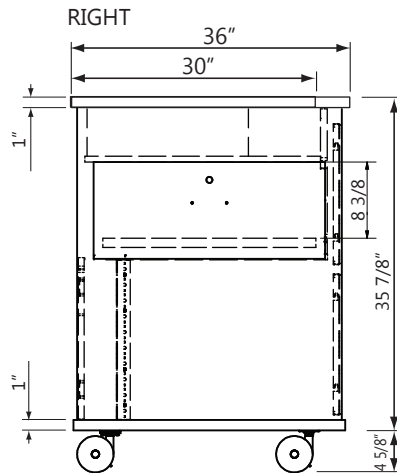

30"/36" Curved Top Lectern with Pull-out Shelf

Laminate Color Options

B = Base W = Worksurface

Matching Metal Color (For Metal Modesty)

Front View

Rear View with Laminate Modesty
(Modesty removed to view wire management)

Optional Perforated Metal Modesty

Visual Display Options Available

No Visual Display Options Available

Features

- 1" Thermofused Melamine
- Flat PVC Edge Banding
- Removable Locking Modesty Panels in Laminate or Perforated Metal
- Curved Top & Bottom
- Rack Rails, Up to 10 RU
- Pull-out Shelf for Digital Presenters
- Flip-up Shelf (Optional)
- Wire Management
- Multi-plug Power Strip
- Locking Casters
- Locking Doors
- Ships Assembled