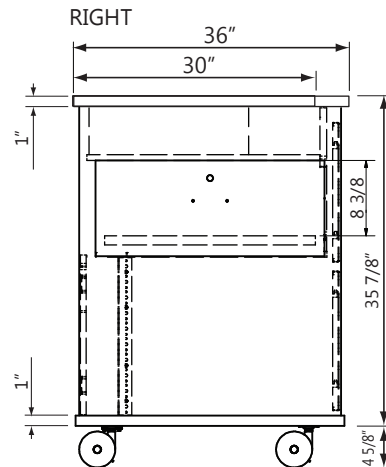

Optional Perforated Metal Modesty

Visual Display Options Available

Trolley™ Monitor Lift
(Additional Powerstrip Included with Trolley)
- TE0724NK - Trolley™ E
- TE0728NK - Trolley™ EXL

Downview™ Flat Panel Arm
- FPA1621NK - 16" x 21" Viewport
- FPA1818NK - 18" x 18" Viewport
- FPA1821NK - 18" x 21" Viewport
- FPA2121NK - 21" X 21" Viewport
- FPA2124NK - 21" X 24" Viewport