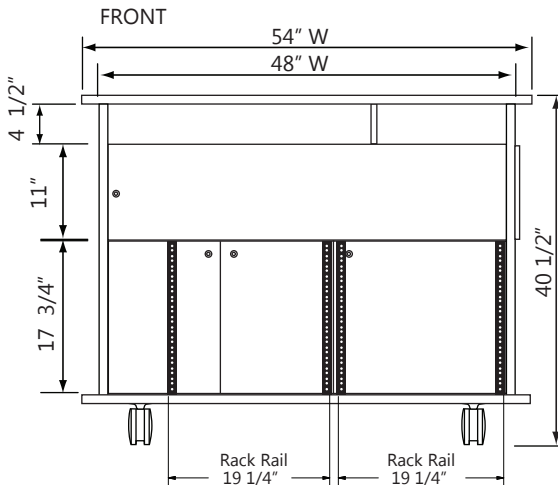

48"/54" Curved Top Lectern with Pull-out Shelf

Laminate Color Options

B = Base W = Worksurface

BLACK (174) B	BLACK LODESTONE (N62) W	SILVER (N99) B W	WALNUT (537) B W	WILD CHERRY (567) B W
SLATE GREY (129) B	GRAPHITE NEBULA (030) W	FASHION GREY (227) B W	EMPIRE MAHOGANY (531) B W	FUSION MAPLE (560) B W
	GREY NEBULA (044) W	WHITE (664) B W		

Matching Metal Color
(For Metal Modesty)

POLISHED BLACK (PBL)
SLATE (SLL)
POLISHED SILVER (PSL)
WHITE (WHT)

Pull-out shelf for digital presenters.

(Modesty removed to view wire management)

Optional Perforated Metal Modesty

Visual Display Options Available

Trolley™ Monitor Lift
(Additional Powerstrip Included with Trolley)
- TE0724NK - Trolley™ E
- TE0728NK - Trolley™ EXL

Downview™ Flat Panel Arm
- FPA1621NK - 16" x 21" Viewport
- FPA1818NK - 18" x 18" Viewport
- FPA1821NK - 18" x 21" Viewport
- FPA2121NK - 21" X 21" Viewport
- FPA2124NK - 21" X 24" Viewport

Surface Mount Arm
- SMA0203NK

Features

- 1" Thermofused Melamine
- Flat PVC Edge Banding
- Removable Locking Modesty Panels in Laminate or Perforated Metal
- Curved Top & Bottom
- Rack Rails, Up to 20 RU
- Pull-out Shelf for Digital Presenters
- Flip-up Shelf (Optional)
- Wire Management
- Multi-plug Power Strip
- Locking Casters
- Locking Doors
- Ships Assembled

Also Available With:
Keyboard Drawer, Grommets, Dataports, Rack Shelves, Rack Drawers, Ventilation Fans, and Other Accessories.

Pull Style & Finish Options

STEEL	MODERN
SB - Black SP - Chrome Polished SM - Chrome Matte	MC - Chrome Matte