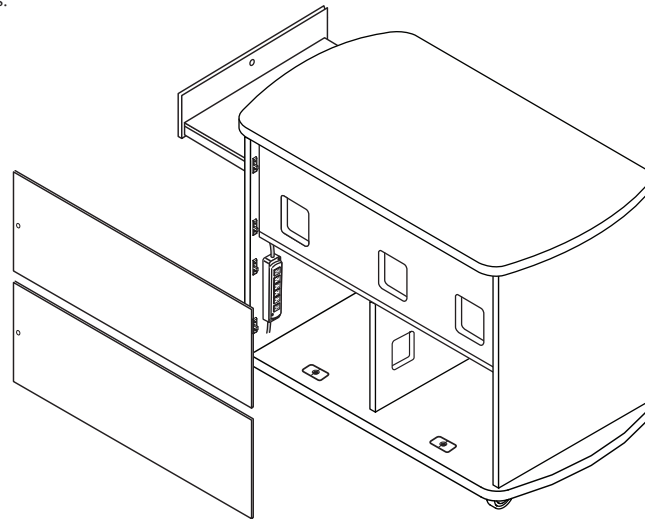

Matching Metal Color
(For Metal Modesty)

POLISHED BLACK (PBL)
SLATE (SLL)
POLISHED SILVER (PSL)
WHITE (WHT)

Front View

Pull-out shelf for digital presenters.

Rear View with Laminate Modesty

(Modesty removed to view wire management)