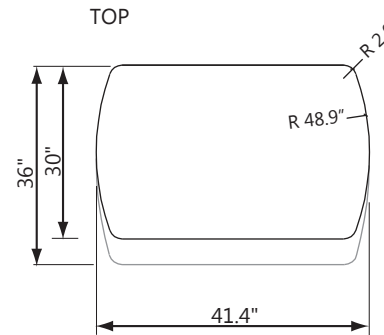

Optional Perforated Metal Modesty

Pull Style & Finish Options

STEEL

MODERN

SB - Black
SP - Chrome Polished
SM - Chrome Matte

MC - Chrome Matte