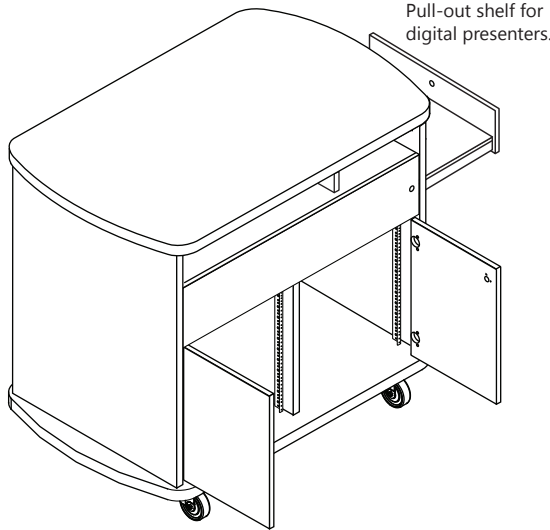

POLISHED BLACK (PBL)

SLATE (SLL)

POLISHED SILVER (PSL)

WHITE (WHT)

Surface Mount Arm

- SMA0203NK

Features

- 1" Thermofused Melamine
- Flat PVC Edge Banding
- Removable Locking Modesty Panels in Laminate or Perforated Metal
- Curved Top & Bottom
- Rack Rails, Up to 20 RU
- Pull-out Shelf for Digital Presenters
- Flip-up Shelf (Optional)
- Wire Management
- Multi-plug Power Strips
- Locking Casters
- Locking Doors
- Ships Assembled

Also Available With:
Keyboard Drawer, Grommets, Dataports, Rack Shelves, Rack Drawers, Ventilation Fans, and Other Accessories.

Front View

Pull-out shelf for digital presenters.

Rear View with Laminate Modesty