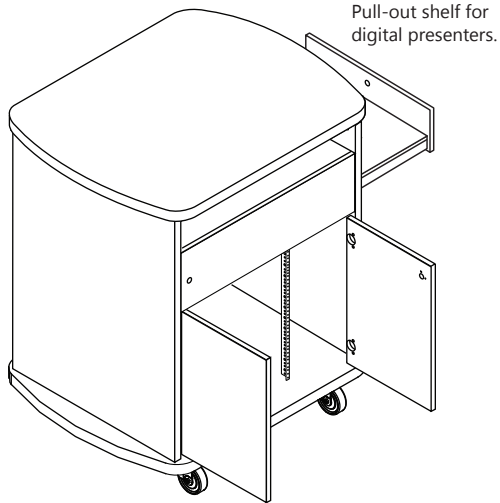

30"/36" Curved Top Lectern with Pull-out Shelf

Laminate Color Options

B = Base W = Worksurface

Matching Metal Color (For Metal Modesty)

Front View

Rear View with Laminate Modesty
(Modesty removed to view wire management)

Optional Perforated Metal Modesty

Visual Display Options Available

No Visual Display Options Available

Features

- 1" Thermofused Melamine
- Flat PVC Edge Banding
- Removable Locking Modesty Panels in Laminate or Perforated Metal
- Curved Top & Bottom
- Rack Rails, Up to 10 RU
- Pull-out Shelf for Digital Presenters
- Flip-up Shelf (Optional)
- Wire Management
- Multi-plug Power Strip
- Locking Casters
- Locking Doors
- Ships Assembled