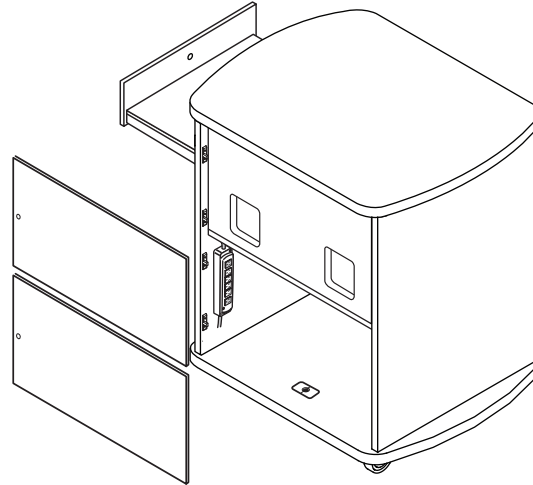

30"/36" Curved Top Lectern with Pull-out Shelf

Laminate Color Options

B = Base W = Worksurface

Matching Metal Color (For Metal Modesty)

Front View

Rear View with Laminate Modesty
(Modesty removed to view wire management)

Optional Perforated Metal Modesty

Visual Display Options Available

No Visual Display Options Available

Features

- 1" Thermofused Melamine
- Flat PVC Edge Banding
- Removable Locking Modesty Panels in Laminate or Perforated Metal
- Curved Top & Bottom
- Rack Rails, Up to 10 RU
- Pull-out Shelf for Digital Presenters
- Flip-up Shelf (Optional)
- Wire Management
- Multi-plug Power Strip
- Locking Casters
- Locking Doors
- Ships Assembled