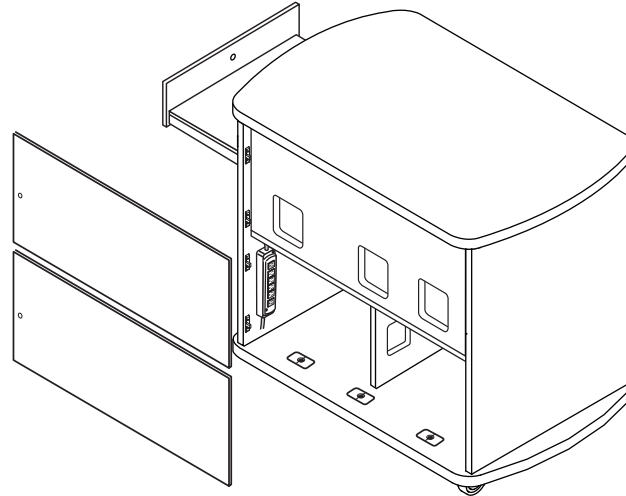

Rear View with Laminate Modesty

(Modesty removed to view wire management)