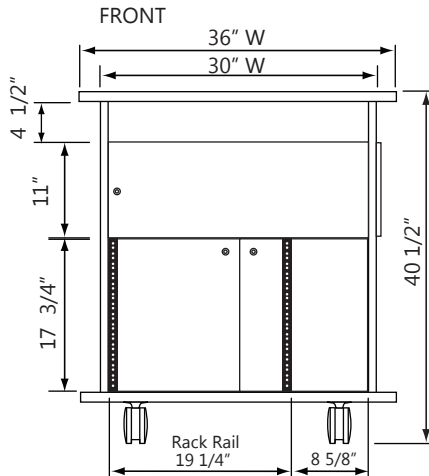

30"/36" Curved Top Lectern with Pull-out Shelf

Laminate Color Options

B = Base W = Worksurface

Matching Metal Color (For Metal Modesty)

Front View

Rear View with Laminate Modesty
(Modesty removed to view wire management)

Optional Perforated Metal Modesty

Visual Display Options Available

No Visual Display Options Available

Features

- 1" Thermofused Melamine
- Flat PVC Edge Banding
- Removable Locking Modesty Panels in Laminate or Perforated Metal
- Curved Top & Bottom
- Rack Rails, Up to 10 RU
- Pull-out Shelf for Digital Presenters
- Flip-up Shelf (Optional)
- Wire Management
- Multi-plug Power Strip
- Locking Casters
- Locking Doors
- Ships Assembled