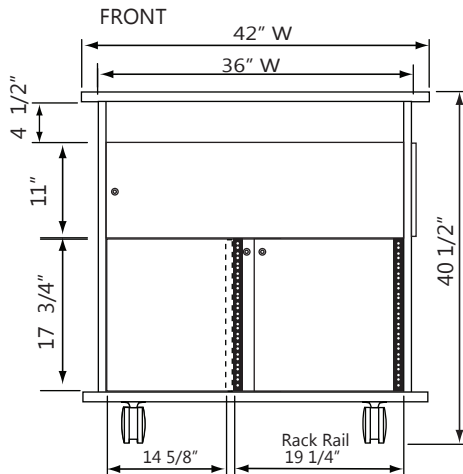

Optional Perforated Metal Modesty

Pull Style & Finish Options

STEEL

MODERN

SB - Black
SP - Chrome Polished
SM - Chrome Matte

MC - Chrome Matte