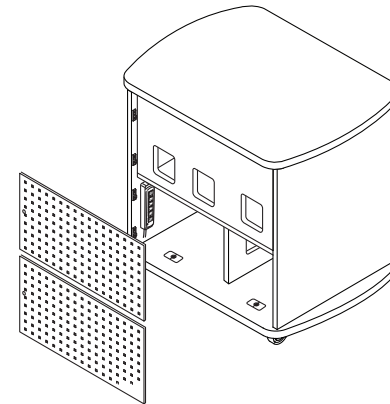

Optional Perforated Metal Modesty

Pull Style & Finish Options

STEEL

MODERN

SB - Black
SP - Chrome Polished
SM - Chrome Matte

MC - Chrome Matte