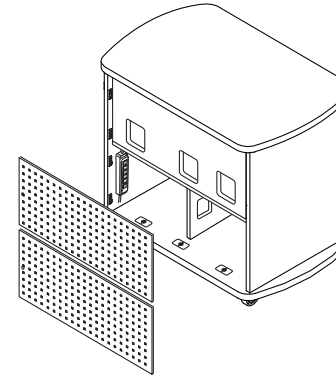

Optional Perforated Metal Modesty

Pull Style & Finish Options

STEEL

SB - Black
SP - Chrome Polished
SM - Chrome Matte

MODERN

MC - Chrome Matte