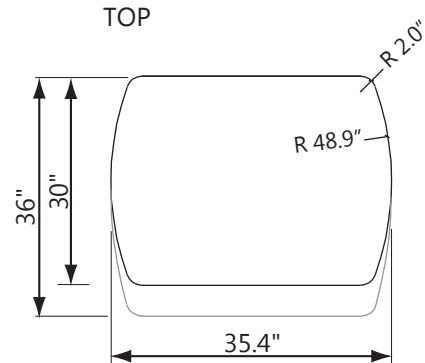

30"/36" Curved Top Lectern with Pull-out Shelf

Laminate Color Options

B = Base W = Worksurface

Matching Metal Color (For Metal Modesty)

Optional Perforated Metal Modesty

Visual Display Options Available

No Visual Display Options Available

Features

- 1" Thermofused Melamine
- Flat PVC Edge Banding
- Removable Locking Modesty Panels in Laminate or Perforated Metal
- Curved Top & Bottom
- Rack Rails, Up to 10 RU
- Pull-out Shelf for Digital Presenters
- Flip-up Shelf (Optional)
- Wire Management
- Multi-plug Power Strip
- Locking Casters
- Locking Doors
- Ships Assembled

Also Available With:
Keyboard Drawer, Grommets, Dataports, Rack Shelves, Rack Drawers, Ventilation Fans, and Other Accessories.

Pull Style & Finish Options

SB - Black
SP - Chrome Polished
SM - Chrome Matte

MC - Chrome Matte