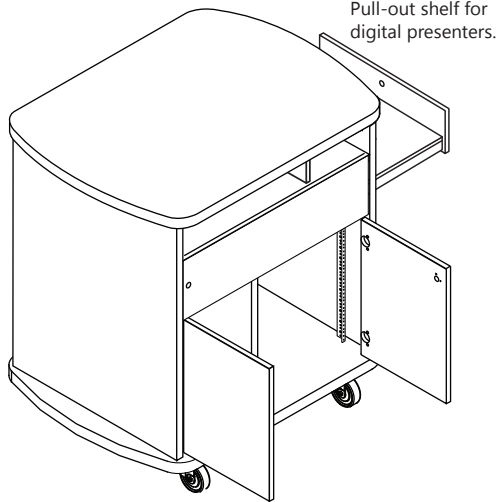

- 1" Thermofused Melamine
- Flat PVC Edge Banding
- Removable Locking Modesty Panels in Laminate or Perforated Metal
- Curved Top & Bottom
- Rack Rails, Up to 10 RU
- Pull-out Shelf for Digital Presenters
- Flip-up Shelf (Optional)
- Wire Management
- Multi-plug Power Strip
- Locking Casters
- Locking Doors
- Ships Assembled

Also Available With:
Keyboard Drawer, Grommets, Dataports, Rack Shelves, Rack Drawers, Ventilation Fans, and Other Accessories.

Front View

Pull-out shelf for digital presenters.

Rear View with Laminate Modesty