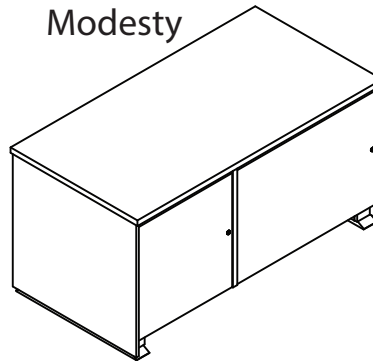

Modesty Panel Options

Laminate Modesty