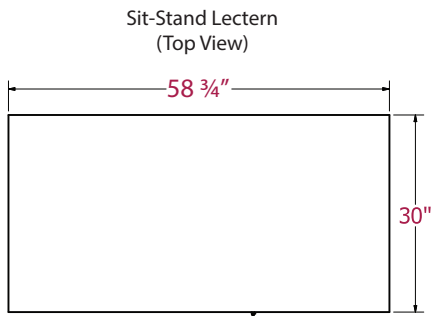

L=Laminate
M=Metal

X

CPU Shelf

X=No CPU Shelf

An additional configuration with locking CPU storage is available. See model number below.

Top Features

- ADA Compliant
- iMod™ wire management compartment with removable locking modesty panes to conceal wires.
- Multi-plug powerstrip included.
- 12 RU Rack Rails (front & rear) located in right locking compartment.
- Electrically adjustable from 30" base height with 12" travel.
- Thermofused Melamine worksurface & base.
- Manufactured with recycled post industrial materials.
- Flat PVC edgebanding with matching colors.
- Ships Assembled
- Proudly made in the USA

Option with Locking CPU Storage

Model Number:
66-SS306530LD or 66-SS306530MD

Also Available with these Visual Display Options

(See page 2 for more information)

Product Dimensions

Pull Styles & Finish Options