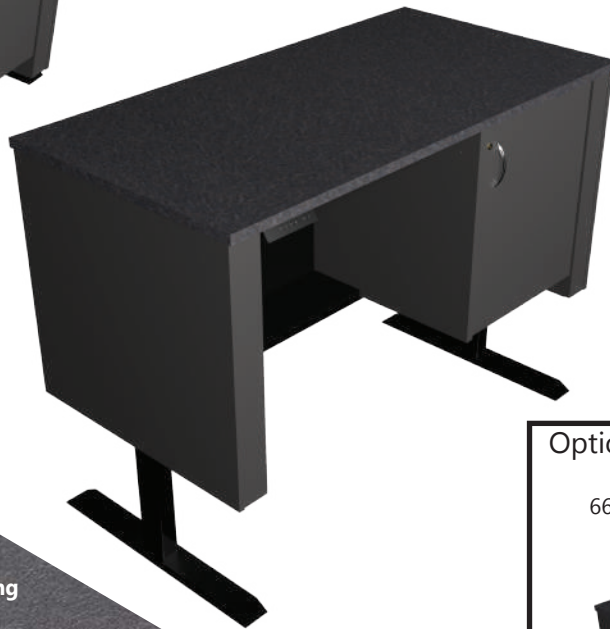

Lecterns & Podiums

Sit-Stand Lecterns

Model Number Structure

66 - SS

Sit-Stand Lectern

30 57 30

L

Modesty Panel

L=Laminate
M=Metal

X

CPU Shelf

X=No CPU Shelf

An additional configuration with locking CPU storage is available. See model number below.

Top Features

- ADA Compliant
- iMod™ wire management compartment with removable locking modesty panes to conceal wires.
- Multi-plug powerstrip included.
- 12 RU Rack Rails (front & rear) located in right locking compartment.
- Electrically adjustable from 30" base height with 12" travel.
- Thermofused Melamine worksurface & base.
- Manufactured with recycled post industrial materials.
- Flat PVC edgebanding with matching colors.
- Ships Assembled
- Proudly made in the USA

POLISHED
SILVER
(PSL)

SLATE
(SLL)

Visual Display Options

Trolley™ Monitor Lift

With the press of a button, the display emerges from its fully recessed compartment beneath the work surface while the patented access door provides a clean, uncluttered work space.

Surface Mount Arm

The Surface Mount Arm attaches to the underside of the work surface and provides limited adjustability of the flat panel display.

Downview™

The fully-adjustable arm allows for easy, under desk mounting of any flat panel display with all the benefits of the ergonomically proven Downward Gaze viewing angle.