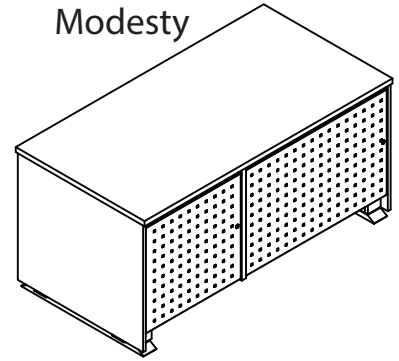

STEEL

SB - Black
SP - Chrome Polished
SM - Chrome Matt

MODERN

MC - Chrome Matt

Modesty Panel Options

Laminate Modesty

Perforated Metal Modesty

Laminate Color Options