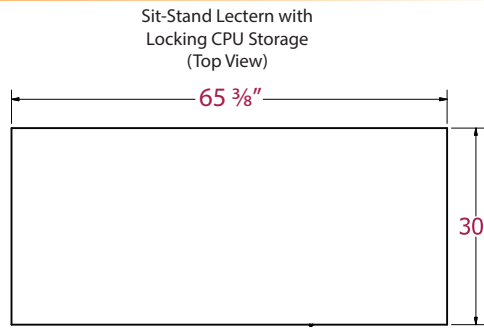

L=Laminate
M=Metal

X

CPU Shelf

X=No CPU Shelf

An additional configuration with locking CPU storage is available. See model number below.

Top Features

- ADA Compliant
- iMod™ wire management compartment with removable locking modesty panes to conceal wires.
- Multi-plug powerstrip included.
- 12 RU Rack Rails (front & rear) located in right locking compartment.
- Electrically adjustable from 30" base height with 12" travel.
- Thermofused Melamine worksurface & base.
- Manufactured with recycled post industrial materials.
- Flat PVC edgebanding with matching colors.
- Ships Assembled
- Proudly made in the USA

Option with Locking CPU Storage

Model Number:
66-SS306530LD or 66-SS306530MD

Also Available with these Visual Display Options

(See page 2 for more information)

Product Dimensions

Pull Styles & Finish Options