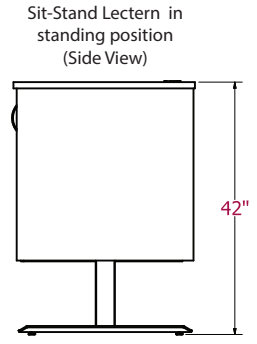

L=Laminate
M=Metal

X

CPU Shelf

X=No CPU Shelf

An additional configuration with locking CPU storage is available. See model number below.

Top Features

- ADA Compliant
- iMod™ wire management compartment with removable locking modesty panes to conceal wires.
- Multi-plug powerstrip included.
- 12 RU Rack Rails (front & rear) located in right locking compartment.
- Electrically adjustable from 30" base height with 12" travel.
- Thermofused Melamine worksurface & base.
- Manufactured with recycled post industrial materials.
- Flat PVC edgebanding with matching colors.
- Ships Assembled
- Proudly made in the USA

Option with Locking CPU Storage

Model Number:
66-SS306530LD or 66-SS306530MD

Also Available with these Visual Display Options

(See page 2 for more information)

Product Dimensions

Pull Styles & Finish Options