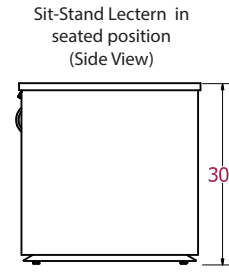

L=Laminate
M=Metal

X

CPU Shelf

X=No CPU Shelf

An additional configuration with locking CPU storage is available. See model number below.

Top Features

- ADA Compliant
- iMod™ wire management compartment with removable locking modesty panes to conceal wires.
- Multi-plug powerstrip included.
- 12 RU Rack Rails (front & rear) located in right locking compartment.
- Electrically adjustable from 30" base height with 12" travel.
- Thermofused Melamine worksurface & base.
- Manufactured with recycled post industrial materials.
- Flat PVC edgebanding with matching colors.
- Ships Assembled
- Proudly made in the USA

Option with Locking CPU Storage

Model Number:
66-SS306530LD or 66-SS306530MD

Also Available with these Visual Display Options

(See page 2 for more information)

Product Dimensions

Pull Styles & Finish Options