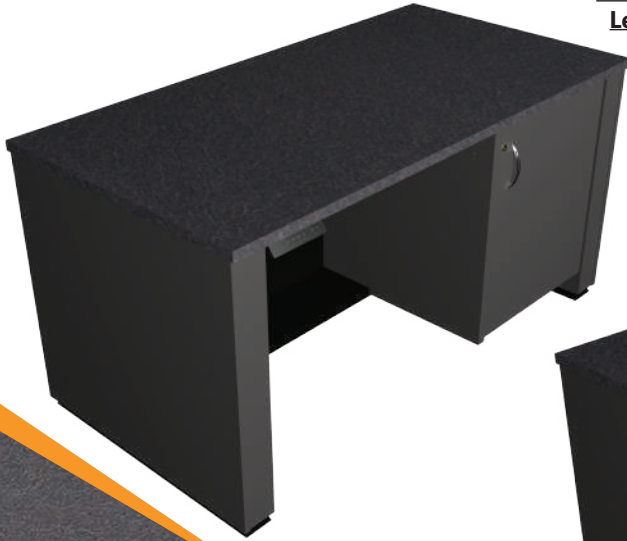

Lecterns & Podiums

Sit-Stand Lecterns

Model Number Structure

66 - SS

Sit-Stand Lectern

30 57 30

L

Modesty Panel

L=Laminate
M=Metal

X

CPU Shelf

X=No CPU Shelf

An additional configuration with locking CPU storage is available. See model number below.

Top Features

- ADA Compliant
- iMod™ wire management compartment with removable locking modesty panes to conceal wires.
- Multi-plug powerstrip included.
- 12 RU Rack Rails (front & rear) located in right locking compartment.
- Electrically adjustable from 30" base height with 12" travel.
- Thermofused Melamine worksurface & base.
- Manufactured with recycled post industrial materials.
- Flat PVC edgebanding with matching colors.
- Ships Assembled
- Proudly made in the USA

POLISHED
SILVER
(PSL)

SLATE
(SLL)

Visual Display Options

Trolley™ Monitor Lift

With the press of a button, the display emerges from its fully recessed compartment beneath the work surface while the patented access door provides a clean, uncluttered work space.

Surface Mount Arm

The Surface Mount Arm attaches to the underside of the work surface and provides limited adjustability of the flat panel display.

Downview™

The fully-adjustable arm allows for easy, under desk mounting of any flat panel display with all the benefits of the ergonomically proven Downward Gaze viewing angle.