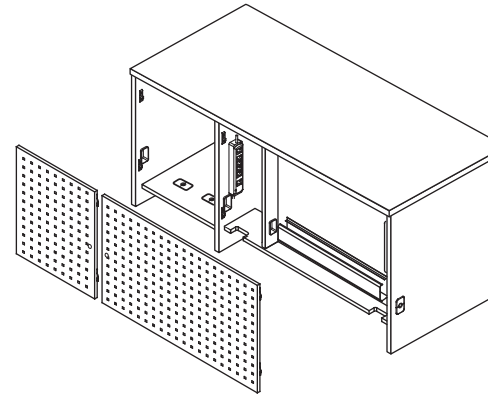

Seated Height Lectern with Locking CPU

Laminate Color Options

B = Base W = Worksurface

 BLACK (174) B	 BLACK LODESTONE (N62) W	 SILVER (N99) B W	 WALNUT (537) B W	 WILD CHERRY (567) B W	 POLISHED BLACK (PBL)
 SLATE GREY (129) B	 GRAPHITE NEBULA (030) W	 FASHION GREY (227) B W	 EMPIRE MAHOGANY (531) B W	 FUSION MAPLE (560) B W	 SLATE (SLL)
	 GREY NEBULA (044) W	 WHITE (664) B W			 POLISHED SILVER (PSL)
					 WHITE (WHT)

Matching Metal Color
(For Metal Modesty)

Front View

Rear View with Laminate Modesty

(Modesty removed to view wire management)

Optional Perforated Metal Modesty

FRONT

LEFT

TOP

Visual Display Options Available

Trolley™ Monitor Lift

(Additional Powerstrip Included with Trolley)

- TE0724NK - Trolley™ E
- TE0728NK - Trolley™ EXL

Downview™ Flat Panel Arm

- FPA1621NK - 16" x 21" Viewport
- FPA1818NK - 18" x 18" Viewport
- FPA1821NK - 18" x 21" Viewport
- FPA2121NK - 21" x 21" Viewport
(30" Minimum Worksurface Depth Required)
- FPA2124NK - 21" x 24" Viewport
(30" Minimum Worksurface Depth Required)

Surface Mount Arm

- SMA0203NK

Features

- 1" Thermofused Melamine
- Flat PVC Edge Banding
- Removable Locking Modesty Panels in Laminate or Perforated Metal
- Rack Rails, up to 14 RU
- Flip-up Shelf (Optional)
- Wire Management
- Multi-plug Power Strip
- Locking Doors
- Ships Assembled