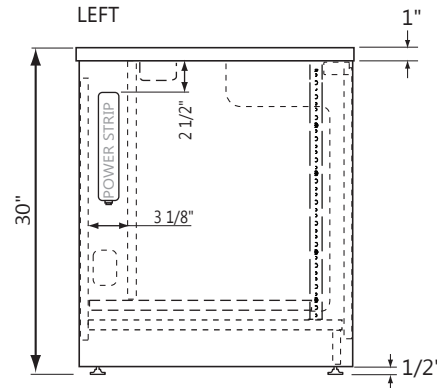

Seated Height Lectern with Locking CPU

Laminate Color Options

B = Base W = Worksurface

 BLACK (174) B	 BLACK LODESTONE (N62) W	 SILVER (N99) B W	 WALNUT (537) B W	 WILD CHERRY (567) B W	 POLISHED BLACK (PBL)
 SLATE GREY (129) B	 GRAPHITE NEBULA (030) W	 FASHION GREY (227) B W	 EMPIRE MAHOGANY (531) B W	 FUSION MAPLE (560) B W	 SLATE (SLL)
	 GREY NEBULA (044) W	 WHITE (664) B W			 POLISHED SILVER (PSL)
					 WHITE (WHT)

Matching Metal Color
(For Metal Modesty)

Front View

Rear View with Laminate Modesty

(Modesty removed to view wire management)

Optional Perforated Metal Modesty

FRONT

LEFT

TOP

Visual Display Options Available

Trolley™ Monitor Lift

(Additional Powerstrip Included with Trolley)

- TE0724NK - Trolley™ E
- TE0728NK - Trolley™ EXL

Downview™ Flat Panel Arm

- FPA1621NK - 16" x 21" Viewport
- FPA1818NK - 18" x 18" Viewport
- FPA1821NK - 18" x 21" Viewport
- FPA2121NK - 21" x 21" Viewport
(30" Minimum Worksurface Depth Required)
- FPA2124NK - 21" x 24" Viewport
(30" Minimum Worksurface Depth Required)