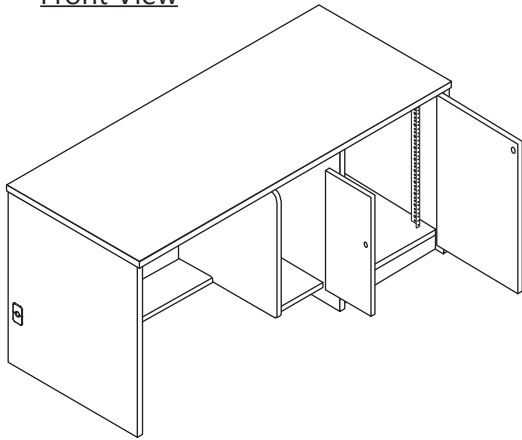

Seated Height Lectern with Locking CPU

Laminate Color Options

B = Base W = Worksurface

 BLACK (174) B	 BLACK LODESTONE (N62) W	 SILVER (N99) B W	 WALNUT (537) B W	 WILD CHERRY (567) B W	 POLISHED BLACK (PBL)
 SLATE GREY (129) B	 GRAPHITE NEBULA (030) W	 FASHION GREY (227) B W	 EMPIRE MAHOGANY (531) B W	 FUSION MAPLE (560) B W	 SLATE (SLL)
	 GREY NEBULA (044) W	 WHITE (664) B W			 POLISHED SILVER (PSL)
					 WHITE (WHT)

Matching Metal Color
(For Metal Modesty)

Front View

Rear View with Laminate Modesty

(Modesty removed to view wire management)

Optional Perforated Metal Modesty

FRONT

LEFT

TOP

Surface Mount Arm

- SMA0203NK

Features

- 1" Thermofused Melamine
- Flat PVC Edge Banding
- Removable Locking Modesty Panels in Laminate or Perforated Metal
- Rack Rails, up to 14 RU
- Flip-up Shelf (Optional)
- Wire Management
- Multi-plug Power Strip
- Locking Doors
- Ships Assembled