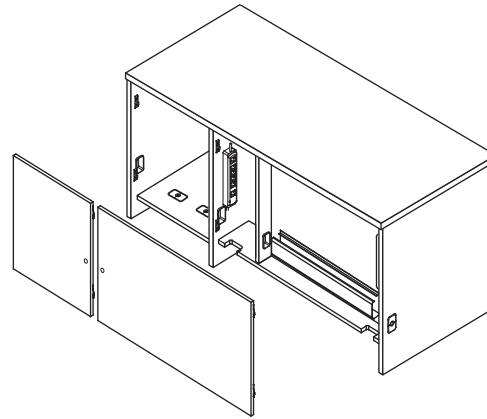

Seated Height Lectern with Locking CPU

Laminate Color Options

B = Base W = Worksurface

 BLACK (174) B	 BLACK LODESTONE (N62) W	 SILVER (N99) B W	 WALNUT (537) B W	 WILD CHERRY (567) B W	 POLISHED BLACK (PBL)
 SLATE GREY (129) B	 GRAPHITE NEBULA (030) W	 FASHION GREY (227) B W	 EMPIRE MAHOGANY (531) B W	 FUSION MAPLE (560) B W	 SLATE (SLL)
	 GREY NEBULA (044) W	 WHITE (664) B W			 POLISHED SILVER (PSL)
					 WHITE (WHT)

Matching Metal Color
(For Metal Modesty)

Front View

Rear View with Laminate Modesty

(Modesty removed to view wire management)

Optional Perforated Metal Modesty

FRONT

LEFT

TOP

Visual Display Options Available

Trolley™ Monitor Lift

(Additional Powerstrip Included with Trolley)

- TE0724NK - Trolley™ E
- TE0728NK - Trolley™ EXL

Downview™ Flat Panel Arm

- FPA1621NK - 16" x 21" Viewport
- FPA1818NK - 18" x 18" Viewport
- FPA1821NK - 18" x 21" Viewport
- FPA2121NK - 21" x 21" Viewport
(30" Minimum Worksurface Depth Required)
- FPA2124NK - 21" x 24" Viewport
(30" Minimum Worksurface Depth Required)

Surface Mount Arm

- SMA0203NK

Features

- 1" Thermofused Melamine
- Flat PVC Edge Banding
- Removable Locking Modesty Panels in Laminate or Perforated Metal
- Rack Rails, up to 14 RU
- Flip-up Shelf (Optional)
- Wire Management
- Multi-plug Power Strip
- Locking Doors
- Ships Assembled