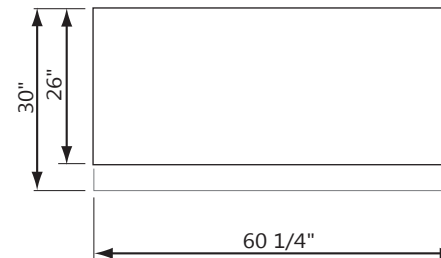

Seated Height Lectern with Locking CPU

Laminate Color Options

B = Base W = Worksurface

 BLACK (174) B	 BLACK LODESTONE (N62) W	 SILVER (N99) B W	 WALNUT (537) B W	 WILD CHERRY (567) B W	 POLISHED BLACK (PBL)
 SLATE GREY (129) B	 GRAPHITE NEBULA (030) W	 FASHION GREY (227) B W	 EMPIRE MAHOGANY (531) B W	 FUSION MAPLE (560) B W	 SLATE (SLL)
	 GREY NEBULA (044) W	 WHITE (664) B W			 POLISHED SILVER (PSL)
					 WHITE (WHT)

Matching Metal Color
(For Metal Modesty)

Front View

Rear View with Laminate Modesty

(Modesty removed to view wire management)

Optional Perforated Metal Modesty

FRONT

LEFT

TOP