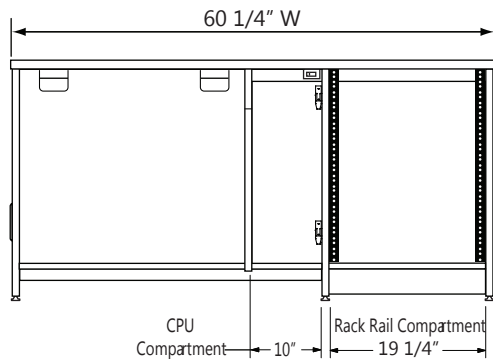

Seated Height Lectern with Locking CPU

Laminate Color Options

B = Base W = Worksurface

 BLACK (174) B	 BLACK LODESTONE (N62) W	 SILVER (N99) B W	 WALNUT (537) B W	 WILD CHERRY (567) B W	 POLISHED BLACK (PBL)
 SLATE GREY (129) B	 GRAPHITE NEBULA (030) W	 FASHION GREY (227) B W	 EMPIRE MAHOGANY (531) B W	 FUSION MAPLE (560) B W	 SLATE (SLL)
	 GREY NEBULA (044) W	 WHITE (664) B W			 POLISHED SILVER (PSL)
					 WHITE (WHT)

Matching Metal Color
(For Metal Modesty)

Front View

Rear View with Laminate Modesty

(Modesty removed to view wire management)

Optional Perforated Metal Modesty

FRONT

LEFT

TOP

Visual Display Options Available

Trolley™ Monitor Lift

(Additional Powerstrip Included with Trolley)

- TE0724NK - Trolley™ E
- TE0728NK - Trolley™ EXL

Downview™ Flat Panel Arm

- FPA1621NK - 16" x 21" Viewport
- FPA1818NK - 18" x 18" Viewport
- FPA1821NK - 18" x 21" Viewport
- FPA2121NK - 21" x 21" Viewport
(30" Minimum Worksurface Depth Required)
- FPA2124NK - 21" x 24" Viewport
(30" Minimum Worksurface Depth Required)

Surface Mount Arm

- SMA0203NK

Features

- 1" Thermofused Melamine
- Flat PVC Edge Banding
- Removable Locking Modesty Panels in Laminate or Perforated Metal
- Rack Rails, up to 14 RU
- Flip-up Shelf (Optional)
- Wire Management
- Multi-plug Power Strip
- Locking Doors
- Ships Assembled