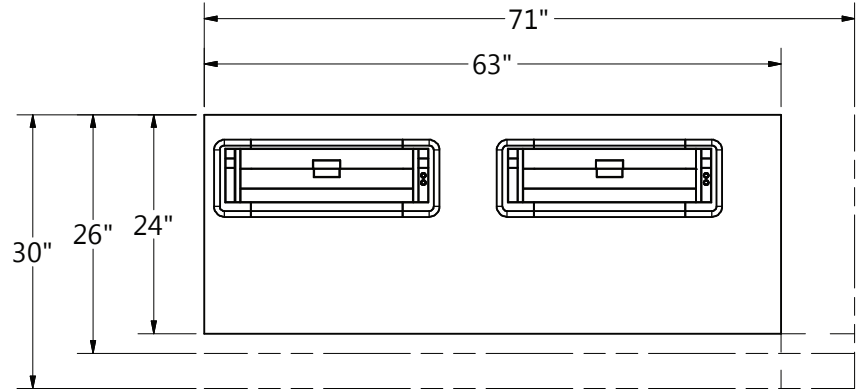

Double Desk Size Options

Laminate Color Options

Base Color Options

Worksurface Color Options

Metal Color Options (For Metal Modesty)

Trolley™ E CPU Size Table

Desk Width	Max CPU Width	Max CPU Height
32" Single	7-7/16"	16"
36" Single	8-1/2"	16"
42" Single	8-1/2"	16"
63" Double	7-7/16"	16"
71" Double	8-1/2"	16"

Trolley™ EXL CPU Size Table

Desk Width	Max CPU Width	Max CPU Height
32" Single	4"	16"
36" Single	6-3/4"	16"
42" Single	8-1/2"	16"
63" Double	4"	16"
71" Double	6-3/4"	16"