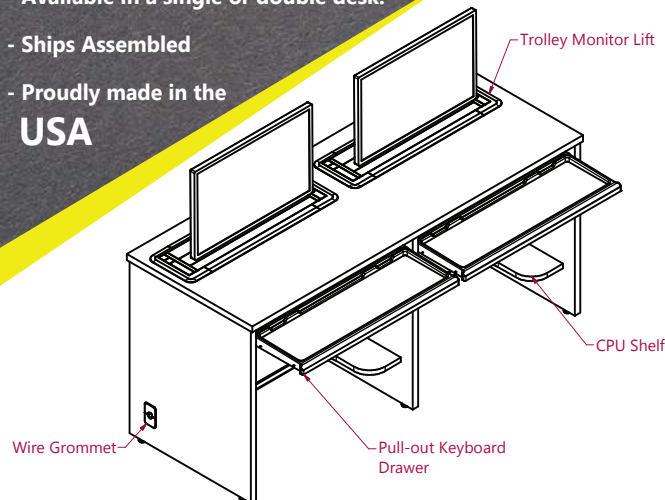

### Top Features

- Trolley™ Monitor Lift with Intelligent Motion Technology.
- iMod™ wire management compartment with removable modesty panel to conceal wires.
- Multi-plug powerstrip per user.
- Thermofused Melamine worksurface & base.
- Flat PVC edgbanding with matching colors.
- Compatible with NOVALinked™
- Manufactured with recycled post-industrial materials.
- Available in a single or double desk.
- Ships Assembled
- Proudly made in the USA