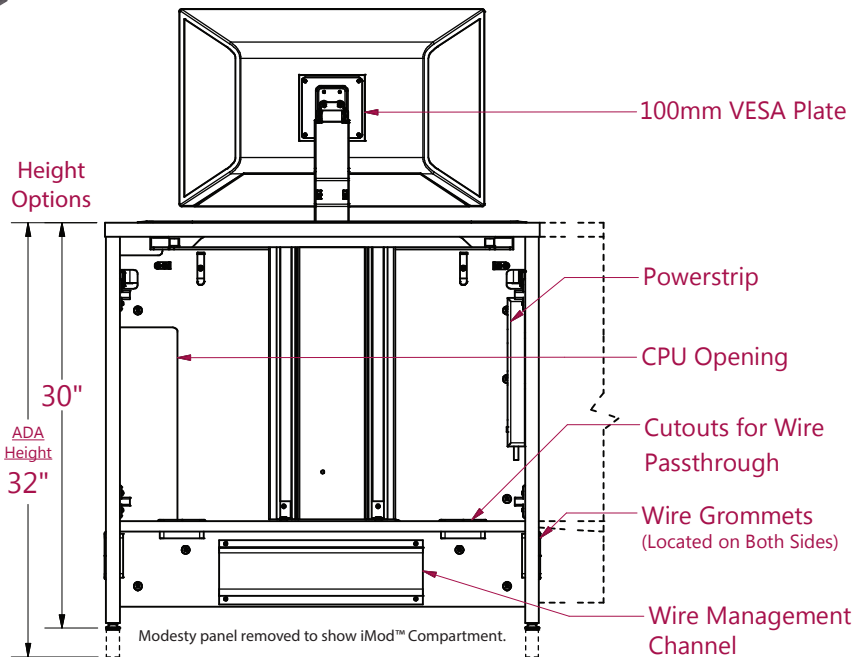

## Model Number Structure

<b>46</b>	<b>-</b>	<b>S</b>	<b>L</b>	<b>24</b>	<b>32</b>	<b>30</b>	<b>RX</b>	<b>-</b>	<b>TE0724</b>	<b>NK</b>
<b>Desk Type</b>		<b>Modesty Panel</b>	<b>Desk Depth</b>	<b>Desk Width Single</b>	<b>Desk Height</b>	<b>CPU Location</b>			<b>Trolley Model</b>	<b>NOVA Kybd</b>
S = Single Desk D = Double Desk		L = Laminate M = Metal	24" D 26" D 30" D	32" W 36" W 42" W <b>Double</b> 63" W 71" W	30" H 32" H	RX = Right LX = Left XX = No CPU			TE0724 = E TE0728 = EXL	

### Top Features

- Trolley™ Monitor Lift with Intelligent Motion Technology.
- iMod™ wire management compartment with removable modesty panel to conceal wires.
- Multi-plug powerstrip per user.
- Thermofused Melamine worksurface & base.
- Flat PVC edgbanding with matching colors.
- Compatible with NOVALinked™
- Manufactured with recycled post-industrial materials.
- Available in a single or double desk.
- Ships Assembled
- Proudly made in the USA