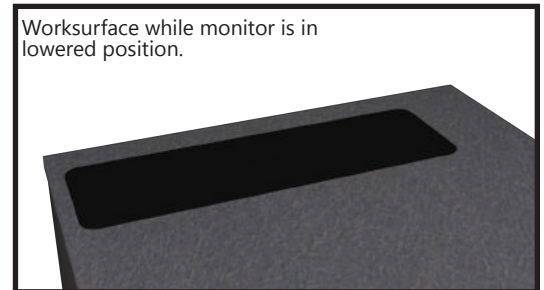

# Computer Desks

### Top Features

- Trolley™ Monitor Lift with Intelligent Motion Technology.
- iMod™ wire management compartment with removable modesty panel to conceal wires.
- Multi-plug powerstrip per user.
- Thermofused Melamine worksurface & base.
- Flat PVC edgbanding with matching colors.
- Compatible with NOVALinked™
- Manufactured with recycled post-industrial materials.
- Available in a single or double desk.
- Ships Assembled
- Proudly made in the USA