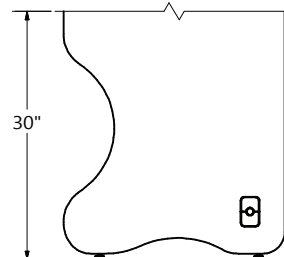

Contoured End

Max Monitor Size

Trolley	Monitor Width	Monitor Height	Monitor Depth
E	18-7/8" W	14-1/2" H	2-1/2" D
EXL	22-7/8" W	14-1/2" H	2-1/2" D

Some larger monitors may fit. Contact sales@novasolutionsinc.com