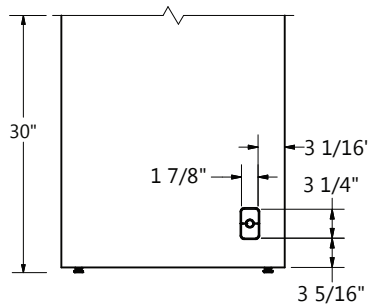

End Panel Options

Standard End