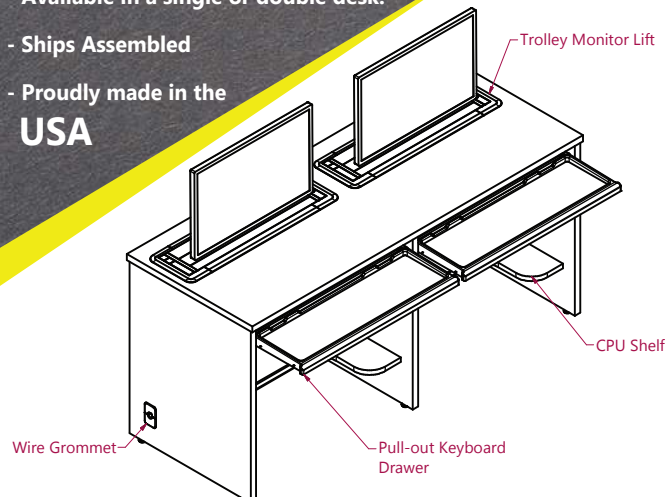

Computer Desks

Trolley™ Monitor Lift Desks

Model Number Structure

46	-	S	L	24	32	30	RX	-	TE0724	NK
Desk Type		Modesty Panel	Desk Depth	Desk Width	Desk Height	CPU Location			Trolley Model	NOVA Kybd
S = Single Desk D = Double Desk		L = Laminate M = Metal	24" D 26" D 30" D	Single 32" W 36" W 42" W Double 63" W 71" W	30" H 32" H	RX = Right LX = Left XX = No CPU			TE0724 = E TE0728 = EXL	

Top Features

- Trolley™ Monitor Lift with Intelligent Motion Technology.
- iMod™ wire management compartment with removable modesty panel to conceal wires.
- Multi-plug powerstrip per user.
- Thermofused Melamine worksurface & base.
- Flat PVC edgbanding with matching colors.
- Compatible with NOVALinked™
- Manufactured with recycled post-industrial materials.
- Available in a single or double desk.
- Ships Assembled
- Proudly made in the USA