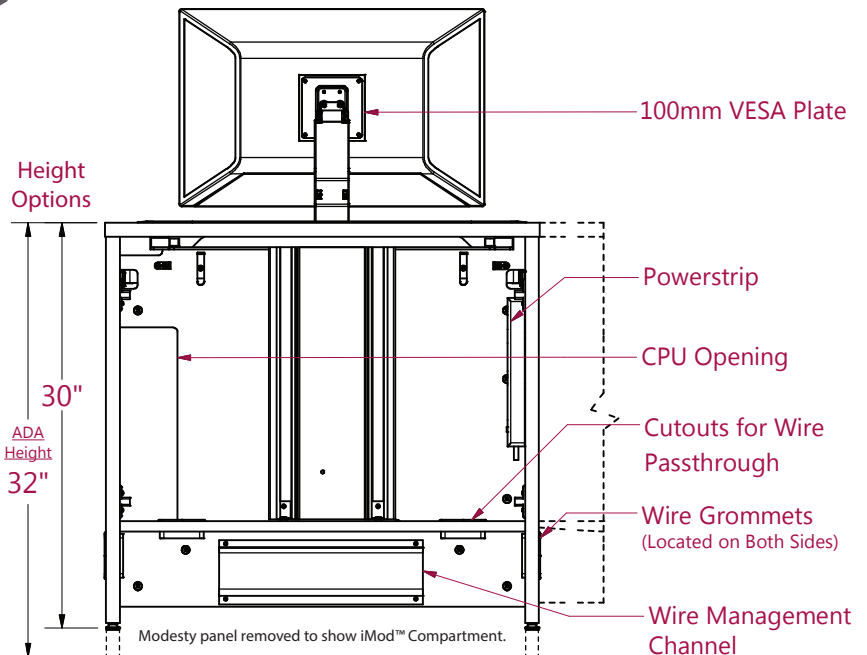

Computer Desks

Trolley™ Monitor Lift Desks

Model Number Structure

46	-	S	L	24	32	30	RX	-	TE0724	NK
Desk Type		Modesty Panel	Desk Depth	Desk Width	Desk Height	CPU Location			Trolley Model	NOVA Kybd
S = Single Desk D = Double Desk		L = Laminate M = Metal	24" D 26" D 30" D	Single 32" W 36" W 42" W Double 63" W 71" W	30" H 32" H	RX = Right LX = Left XX = No CPU			TE0724 = E TE0728 = EXL	

Top Features

- Trolley™ Monitor Lift with Intelligent Motion Technology.
- iMod™ wire management compartment with removable modesty panel to conceal wires.
- Multi-plug powerstrip per user.
- Thermofused Melamine worksurface & base.
- Flat PVC edgbanding with matching colors.
- Compatible with NOVALinked™
- Manufactured with recycled post-industrial materials.
- Available in a single or double desk.
- Ships Assembled
- Proudly made in the USA

*Some larger CPUs may fit with both E & EXL Trolley™ models. Contact sales@novasolutioninc.com

Desk Width	CPU Width	CPU Height	CPU Depth
32" Single	4"	14-5/8" (24"/26" D) 15-7/8" (30" D)	20"
36" Single	7"	15-7/8"	20"
42" Single	7"	15-7/8"	20"
63" Double	4"	14-5/8" (24"/26" D) 15-7/8" (30" D)	20"
71" Double	7"	15-7/8"	20"

End Panel Options

Standard End

Contoured End

Trolley	Monitor Width	Monitor Height	Monitor Depth
E	18-7/8" W	14-1/2" H	2-1/2" D
EXL	22-7/8" W	14-1/2" H	2-1/2" D

*Some larger monitors may fit. Contact sales@novasolutionsinc.com