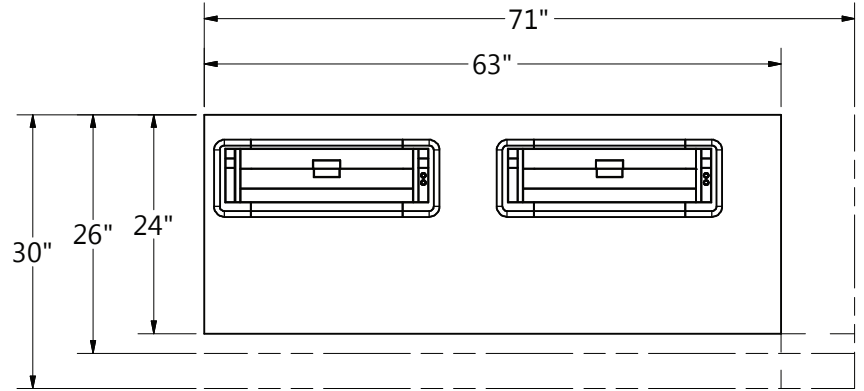

Double Desk Size Options

Laminate Color Options

Base Color Options

WALNUT (537)

EMPIRE MAHOGANY (531)

WILD CHERRY (567)

FUSION MAPLE (560)

WHITE (664)

FASHION GREY (227)

SILVER (N99)

SLATE GREY (129)

BLACK (174)

Worksurface Color Options

WALNUT (537)

EMPIRE MAHOGANY (531)

WILD CHERRY (567)

FUSION MAPLE (560)

WHITE (664)

FASHION GREY (227)

SILVER (N99)

GREY NEBULA (044)

BLACK LODESTONE (N62)

GRAPHITE NEBULA (030)

Metal Color Options (For Metal Modesty)

POLISHED BLACK (PBL)

WHITE (WHT)

POLISHED SILVER (PSL)

SLATE (SLL)

Trolley™ E CPU Size Table*

Desk Width	CPU Width	CPU Height	CPU Depth
32" Single	7"	15-7/8"	20"
36" Single	7"	15-7/8"	20"
42" Single	7"	15-7/8"	20"
63" Double	7"	15-7/8"	20"
71" Double	7"	15-7/8"	20"

*Some larger CPUs may fit with both E & EXL Trolley™ models. Contact sales@novasolutioninc.com

Trolley™ EXL CPU Size Table*

Desk Width	CPU Width	CPU Height	CPU Depth
32" Single	4"	14-5/8" (24"/26" D) 15-7/8" (30" D)	20"
36" Single	7"	15-7/8"	20"
42" Single	7"	15-7/8"	20"
63" Double	4"	14-5/8" (24"/26" D) 15-7/8" (30" D)	20"
71" Double	7"	15-7/8"	20"