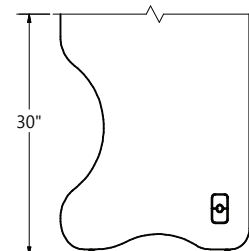

Metal Color Options (For Metal Modesty)

POLISHED BLACK (PBL)

WHITE (WHT)

POLISHED SILVER (PSL)

SLATE (SLL)

Desk Width	CPU Width	CPU Height	CPU Depth
32" Single	7"	15-7/8"	20"
36" Single	7"	15-7/8"	20"
42" Single	7"	15-7/8"	20"
63" Double	7"	15-7/8"	20"
71" Double	7"	15-7/8"	20"

*Some larger CPUs may fit with both E & EXL Trolley™ models. Contact sales@novasolutioninc.com

Desk Width	CPU Width	CPU Height	CPU Depth
32" Single	4"	14-5/8" (24"/26" D) 15-7/8" (30" D)	20"
36" Single	7"	15-7/8"	20"
42" Single	7"	15-7/8"	20"
63" Double	4"	14-5/8" (24"/26" D) 15-7/8" (30" D)	20"
71" Double	7"	15-7/8"	20"

End Panel Options

Standard End

Contoured End

Trolley	Monitor Width	Monitor Height	Monitor Depth
E	18-7/8" W	14-1/2" H	2-1/2" D
EXL	22-7/8" W	14-1/2" H	2-1/2" D

*Some larger monitors may fit. Contact sales@novasolutionsinc.com