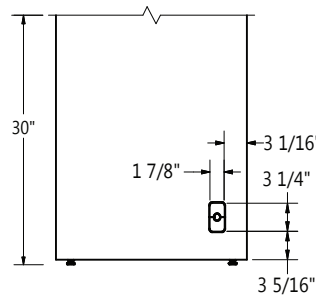

Metal Color Options (For Metal Modesty)

POLISHED BLACK (PBL)

WHITE (WHT)

POLISHED SILVER (PSL)

SLATE (SLL)

Desk Width	CPU Width	CPU Height	CPU Depth
32" Single	7"	15-7/8"	20"
36" Single	7"	15-7/8"	20"
42" Single	7"	15-7/8"	20"
63" Double	7"	15-7/8"	20"
71" Double	7"	15-7/8"	20"

*Some larger CPUs may fit with both E & EXL Trolley™ models. Contact sales@novasolutioninc.com

Desk Width	CPU Width	CPU Height	CPU Depth
32" Single	4"	14-5/8" (24"/26" D) 15-7/8" (30" D)	20"
36" Single	7"	15-7/8"	20"
42" Single	7"	15-7/8"	20"
63" Double	4"	14-5/8" (24"/26" D) 15-7/8" (30" D)	20"
71" Double	7"	15-7/8"	20"

End Panel Options

Standard End

Contoured End

Trolley	Monitor Width	Monitor Height	Monitor Depth
E	18-7/8" W	14-1/2" H	2-1/2" D
EXL	22-7/8" W	14-1/2" H	2-1/2" D

*Some larger monitors may fit. Contact sales@novasolutionsinc.com