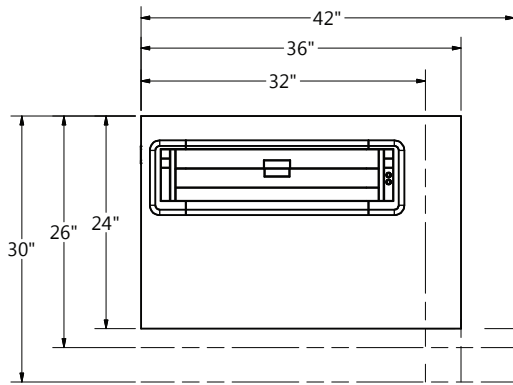

Single Desk Size Options