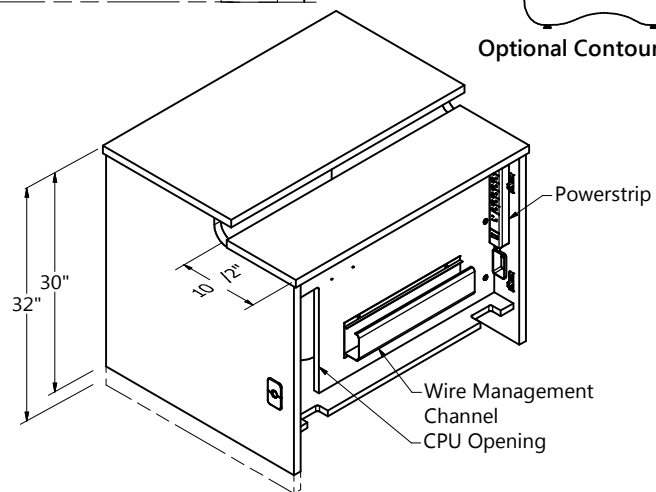

Desk Width	Max CPU Width
36"	8 1/2"
42"	8 1/2"

Standard End

Optional Contoured End

Features

- Thermofused Melamine Work Surface
- Flat PVC Edgebanding
- iMod compartment with removable modesty panel (Available in laminate or metal)
- Wire management and six plug powerstrip
- Manufactured with recycled post-industrial materials
- Ships assembled
- Also available in a double desk