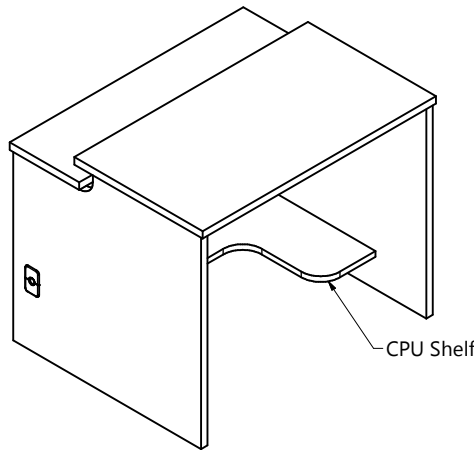

Metal Color

(For Legs & Metal Modesty)

	POLISHED BLACK (PBL)		POLISHED SILVER (PSL)
	SLATE (SLL)		WHITE (WHT)

Shown w/ No CPU Option
Add "-XC" to end of Model #