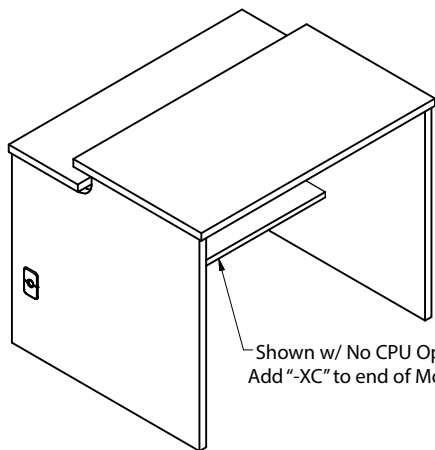

Metal Color

(For Legs & Metal Modesty)

	POLISHED BLACK (PBL)		POLISHED SILVER (PSL)
	SLATE (SLL)		WHITE (WHT)

Shown w/ No CPU Option
Add "-XC" to end of Model #