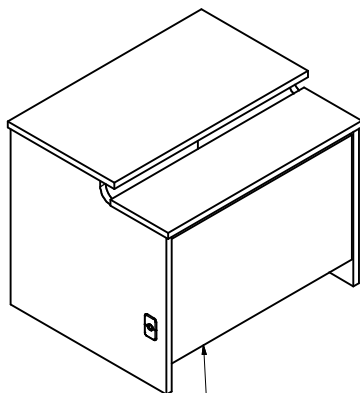

Laminate Modesty
Model # 46-SL...