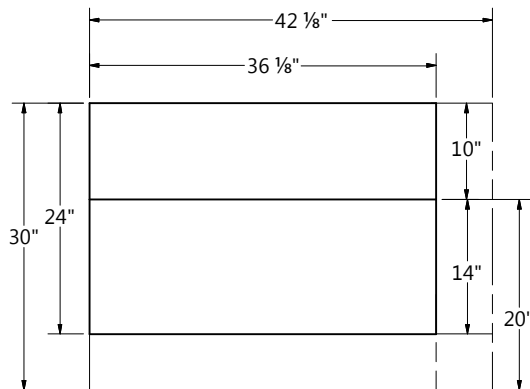

Desk Width	Max CPU Width
36"	8 1/2"
42"	8 1/2"

Standard End

Optional Contoured End

Features

- Thermofused Melamine Work Surface
- Flat PVC Edgebanding
- iMod compartment with removable modesty panel (Available in laminate or metal)
- Wire management and six plug powerstrip
- Manufactured with recycled post-industrial materials
- Ships assembled
- Also available in a double desk