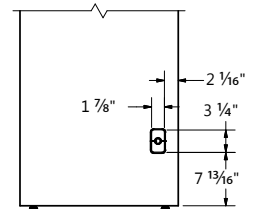

Desk Width	Max CPU Width
36"	8 1/2"
42"	8 1/2"

Standard End

Optional Contoured End

Features

- Thermofused Melamine Work Surface
- Flat PVC Edgebanding
- iMod compartment with removable modesty panel (Available in laminate or metal)
- Wire management and six plug powerstrip
- Manufactured with recycled post-industrial materials
- Ships assembled
- Also available in a double desk